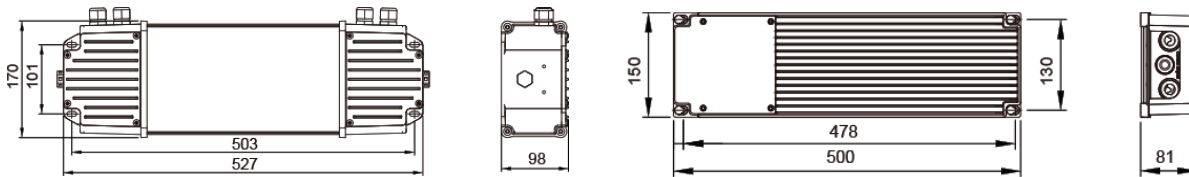

Built in Driver Box for 800W ~ 1500W

Built in Driver Box for 600W