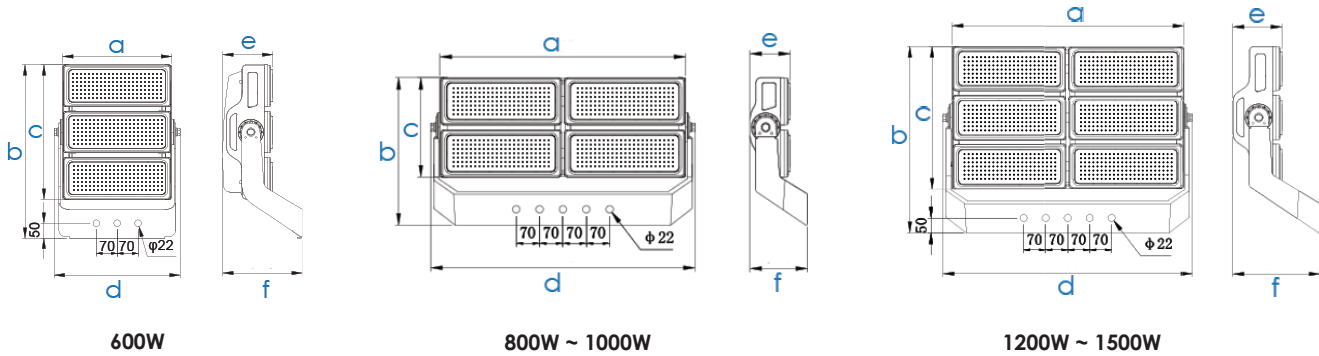

Ordering Code Dimension : ARENA

Code	Wattage	Nominal Flux	a	b	c	d	e	f	Weight(kg)
ARE060057	600W	78000	366	580	450	420	170	267	18.0
ARE080057	800W	104000	736	440	296	790	120	170	21.0
ARE100057	1000W	130000	736	440	296	790	120	170	21.0
ARE120057	1200W	156000	736	590	450	790	155	277	27.0
ARE150057	1500W	195000	736	590	450	790	155	277	27.0

* The above ordering code is base on CCT~5700K

600W

800W ~ 1000W

1200W ~ 1500W