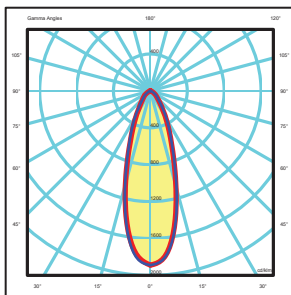

Product Speciality

Robust, Slim Sleek Design

GlareSafe® Multiple lens

Integral Control Gear & Remote Wiring

Anti Drop System

Ordering Code Dimension : ROYAL

| Code | Wattage | LED | Nominal Flux | a | b | c | d | e | f | g | Weight(kg) |
|----------|---------|-----|--------------|-----|-----|-----|-----|-----|-----|----|------------|
| ROY10050 | 100W | 36 | 12000 | 333 | 146 | 345 | 230 | 245 | 230 | 60 | 10.0 |
| ROY15050 | 150W | 36 | 18000 | 333 | 146 | 345 | 230 | 245 | 230 | 60 | 10.0 |
| ROY20050 | 200W | 64 | 24000 | 394 | 167 | 420 | 230 | 260 | 295 | 60 | 13.5 |
| ROY24050 | 240W | 64 | 28800 | 394 | 167 | 420 | 230 | 260 | 295 | 60 | 13.5 |
| ROY30050 | 300W | 64 | 36000 | 394 | 167 | 420 | 230 | 260 | 295 | 60 | 13.5 |

* The above ordering code is base on CCT~5000K

Dimension (mm)

Photometry T25

Photometry T60