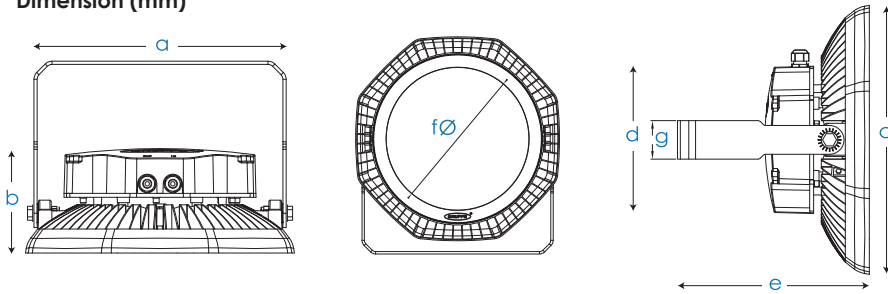

Product Speciality

Robust, Slim Sleek Design

GlareSafe® Multiple lens

Integral Control Gear & Remote Wiring

Anti Drop System

Ordering Code Dimension : ROYAL

| Code | Wattage | LED | Nominal Flux | a | b | c | d | e | f | g | Weight(kg) |
|----------|---------|-----|--------------|-----|-----|-----|-----|-----|-----|----|------------|
| ROY10050 | 100W | 36 | 12000 | 333 | 146 | 345 | 230 | 245 | 230 | 60 | 10.0 |
| ROY15050 | 150W | 36 | 18000 | 333 | 146 | 345 | 230 | 245 | 230 | 60 | 10.0 |
| ROY20050 | 200W | 64 | 24000 | 394 | 167 | 420 | 230 | 260 | 295 | 60 | 13.5 |
| ROY24050 | 240W | 64 | 28800 | 394 | 167 | 420 | 230 | 260 | 295 | 60 | 13.5 |
| ROY30050 | 300W | 64 | 36000 | 394 | 167 | 420 | 230 | 260 | 295 | 60 | 13.5 |

* The above ordering code is base on CCT~5000K

Dimension (mm)

Photometry T25

Photometry T60