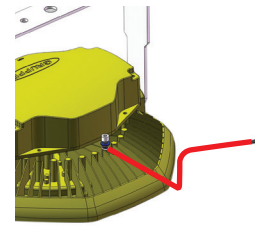

Product Speciality

Robust, Slim Sleek Design

GlareSafe® Multiple lens

Integral Control Gear & Remote Wiring

Anti Drop System

Ordering Code Dimension : ROYAL

| Code | Wattage | LED | Nominal Flux | a | b | c | d | e | f | g | Weight(kg) |
|----------|---------|-----|--------------|-----|-----|-----|-----|-----|-----|----|------------|
| ROY10050 | 100W | 36 | 12000 | 333 | 146 | 345 | 230 | 245 | 230 | 60 | 10.0 |
| ROY15050 | 150W | 36 | 18000 | 333 | 146 | 345 | 230 | 245 | 230 | 60 | 10.0 |
| ROY20050 | 200W | 64 | 24000 | 394 | 167 | 420 | 230 | 260 | 295 | 60 | 13.5 |
| ROY24050 | 240W | 64 | 28800 | 394 | 167 | 420 | 230 | 260 | 295 | 60 | 13.5 |
| ROY30050 | 300W | 64 | 36000 | 394 | 167 | 420 | 230 | 260 | 295 | 60 | 13.5 |