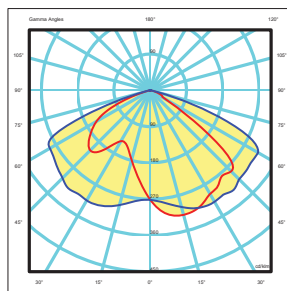

* The above ordering code is base on CCT~3000K

Ordering Code Dimension : ALZ

| Code | Wattage | Leds | Nominal Flux | a | b | c | d | e | Weight(kg) |
|----------|---------|------|--------------|-----|-----|-----|-----|-----|------------|
| ALZ03030 | 30W | 48 | 3900 | 445 | 350 | 230 | 121 | 85 | 3.6 |
| ALZ06030 | 60W | 96 | 7800 | 495 | 400 | 230 | 121 | 85 | 4.2 |
| ALZ09030 | 90W | 144 | 11700 | 670 | 570 | 280 | 138 | 110 | 7.7 |
| ALZ12030 | 120W | 192 | 15600 | 670 | 570 | 280 | 138 | 110 | 8.0 |
| ALZ15030 | 150W | 240 | 19500 | 720 | 620 | 290 | 138 | 110 | 8.9 |
| ALZ18030 | 180W | 240 | 23400 | 720 | 620 | 290 | 138 | 110 | 9.0 |
| ALZ20030 | 200W | 384 | 26000 | 830 | 730 | 345 | 138 | 110 | 11.7 |
| ALZ24030 | 240W | 448 | 31200 | 830 | 730 | 345 | 138 | 110 | 11.8 |

* The above ordering code is base on CCT~3000K

Photometry T2A

Photometry T3A

Photometry T3M