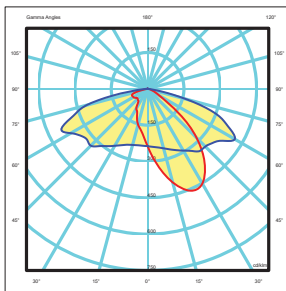

* The above ordering code is base on CCT~3000K

Ordering Code Dimension : ALZ

| Code | Wattage | Leds | Nominal Flux | a | b | c | d | e | Weight(kg) |
|----------|---------|------|--------------|-----|-----|-----|-----|-----|------------|
| ALZ03030 | 30W | 48 | 3900 | 445 | 350 | 230 | 121 | 85 | 3.6 |
| ALZ06030 | 60W | 96 | 7800 | 495 | 400 | 230 | 121 | 85 | 4.2 |
| ALZ09030 | 90W | 144 | 11700 | 670 | 570 | 280 | 138 | 110 | 7.7 |
| ALZ12030 | 120W | 192 | 15600 | 670 | 570 | 280 | 138 | 110 | 8.0 |
| ALZ15030 | 150W | 240 | 19500 | 720 | 620 | 290 | 138 | 110 | 8.9 |
| ALZ18030 | 180W | 240 | 23400 | 720 | 620 | 290 | 138 | 110 | 9.0 |
| ALZ20030 | 200W | 384 | 26000 | 830 | 730 | 345 | 138 | 110 | 11.7 |
| ALZ24030 | 240W | 448 | 31200 | 830 | 730 | 345 | 138 | 110 | 11.8 |

* The above ordering code is base on CCT~3000K

Photometry T2A

Photometry T3A

Photometry T3M