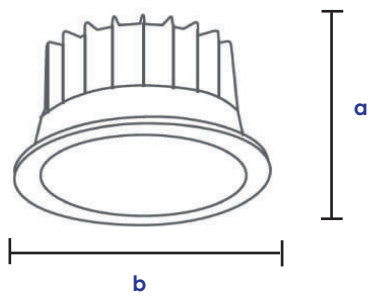

### Characteristic

Light source	: LED
Power correction factor	: 0.9
Beam angle	: 60°
Ingress Protection (IP)	: IP20
Colour rendering (CRI)	: ≥ 80
Colour temperature (CCT)	: 3000K ~ 5000K
Wattage	: 10W ~ 50W
Nominal efficacy	: ≥100 lm/W
Useful life	: > 50,000 hours ~ <i>Base on the light source</i>
Operating temperature range (Ta)	: - 15°C + 45°C
Main voltage	: 220 ~ 240V / 50 ~ 60Hz
Unified glare rating(UGR)	: ≤ 16 standard

### Dimension(mm)