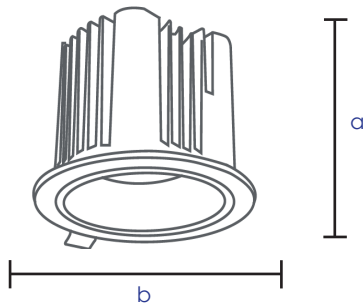

Features

- Die-casting aluminum radiator with higher heat dissipation efficiency
- Honeycomb Mesh, effectively prevent excess astigmatism
- Deep reflector cup, providing anti-glare performance
- Metal buckle design, strong elastic, easy to install, safer to use
- Dimming function available upon request
- Visual comfort, and product diversification
- Anti-glare opal polycarbonate diffuser

Ordering Code Dimension : VETO-IP

| Code | Wattage | Nominal Flux | a | b | Cutout |
|----------|---------|--------------|-----|------|--------|
| VIP01540 | 15W | 1200 | 78 | ø92 | ø80 |
| VIP02540 | 25W | 2000 | 93 | ø123 | ø110 |
| VIP04040 | 40W | 3200 | 106 | ø145 | ø130 |

* The above ordering code is base on CCT~4000K

Dimension(mm)

Photometry